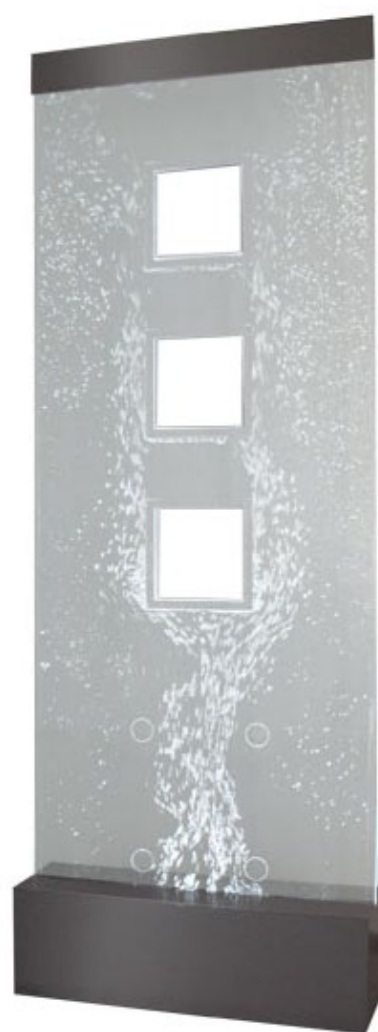

Water wall 750 „Function“

Art.-Nr. 875215F

lighting	single-colour LED
water wall width	approx. 750 mm
pedestal	approx. 200 x 300 x 750 mm
total height	approx. 2150 mm
amount of water	approx. 11 l
pedestal and cover	brushed stainless steel

price on request

Extra charge changing LED colours: 294,00 EUR.

Our trick fountains are available in many different versions and sizes: trays, windows, pockets or hooks.

Price example with 3 windows (200 x 200 mm): 2490,00 €

Application example:

abstract of catalog 2014
subject to alterations

Fleischer Wasserspiele® GbR
Adolph-Herbst-Straße 7
07950 Zeulenroda-Triebes
Telefon: +49 (0) 3 66 22 - 7 93 01
Telefax: +49 (0) 3 66 22 - 7 93 06
e-mail: info@fleischer-wasserspiele.de
www.fleischer-wasserspiele.de

net prices ex works