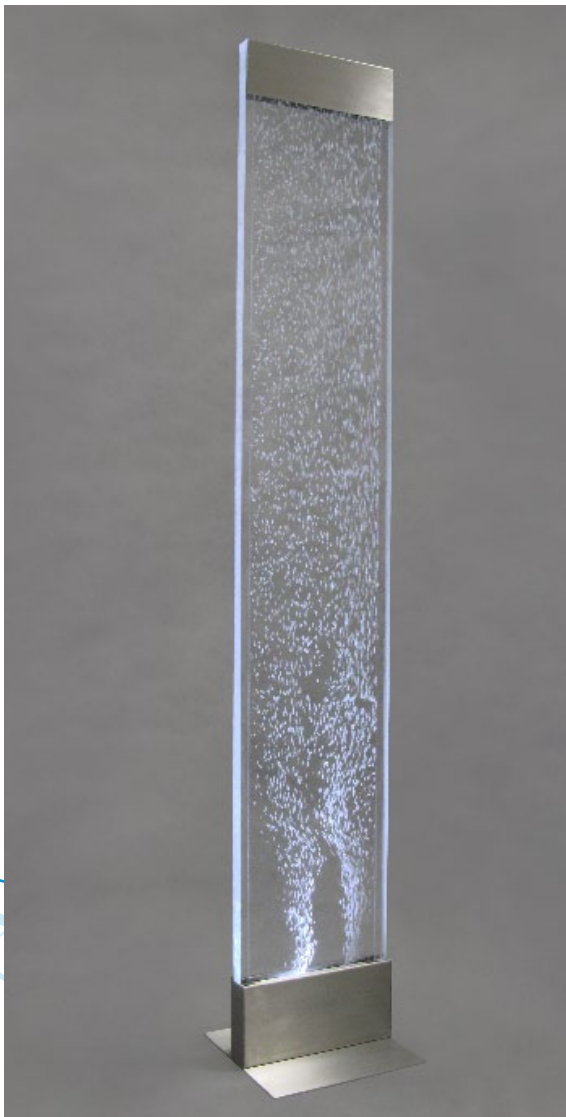

Water wall 300

Art.-Nr. 830180

lighting	changing LED colours with remote control, 16 colours adjustable
width waterfall	approx. 300 mm
total height	approx. 1800 mm
amount of water	approx. 4,5 l
pedestal and cover	brushed stainless steel
external airpump	220 V

price: 998,00 EUR

Pedestal and cover also possible in different colours.

abstract of catalog 2014
subject to alterations

Fleischer Wasserspiele® GbR
Adolph-Herbst-Straße 7
07950 Zeulenroda-Triebes
Telefon: +49 (0) 3 66 22 - 7 93 01
Telefax: +49 (0) 3 66 22 - 7 93 06
e-mail: info@fleischer-wasserspiele.de
www.fleischer-wasserspiele.de

net prices ex works