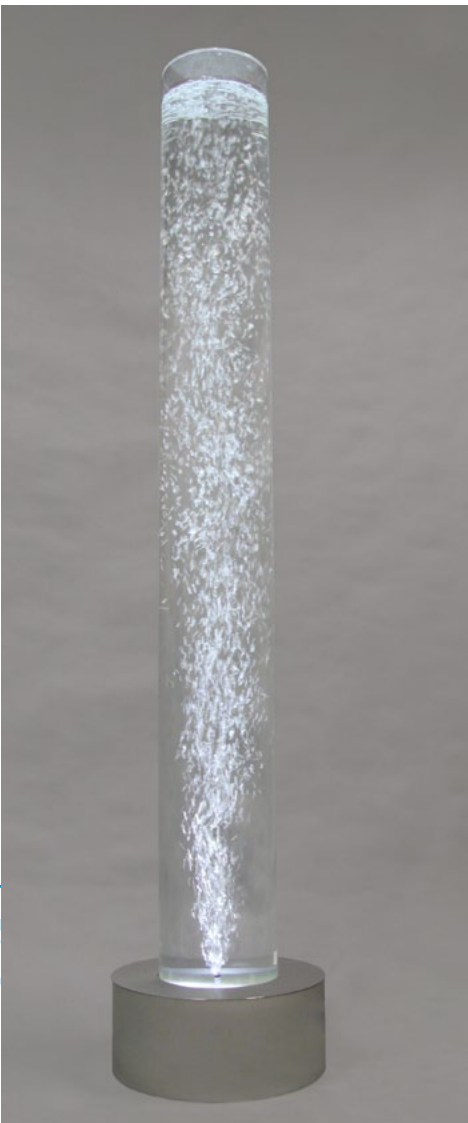

Columns with stainless steel

- single-colour LED lighting or changing LED colours
- column diameter ranging from 150 mm - 500 mm
- standard height: 2,140 mm
- standard pedestal: brushed stainless steel
- base also possible in different colours

item	item no.	Ø column (mm)	Ø base (mm)	height (mm)	amount of water (liter)	EUR (net price)
15/220	200015VA	150	355	2140	32	659,00
20/220	200025VA	200	355	2140	59	679,00
25/220	200027VA	250	480	2140	90	1290,00
30/220	200031VA	300	480	2140	131	1525,00
40/220	200041VA	400	600	2140	233	2496,00
50/220	200051VA	500	600	2140	368	3480,00

Special heights till 4 meters and special base-colour on request.
Extra charge LED colour change with IR-remote control 98,00 EUR.

abstract of catalog 2014
subject to alterations

Fleischer Wasserspiele® GbR
Adolph-Herbst-Straße 7
07950 Zeulenroda-Triebes
Telefon: +49 (0) 3 66 22 - 7 93 01
Telefax: +49 (0) 3 66 22 - 7 93 06
e-mail: info@fleischer-wasserspiele.de
www.fleischer-wasserspiele.de

net prices ex works