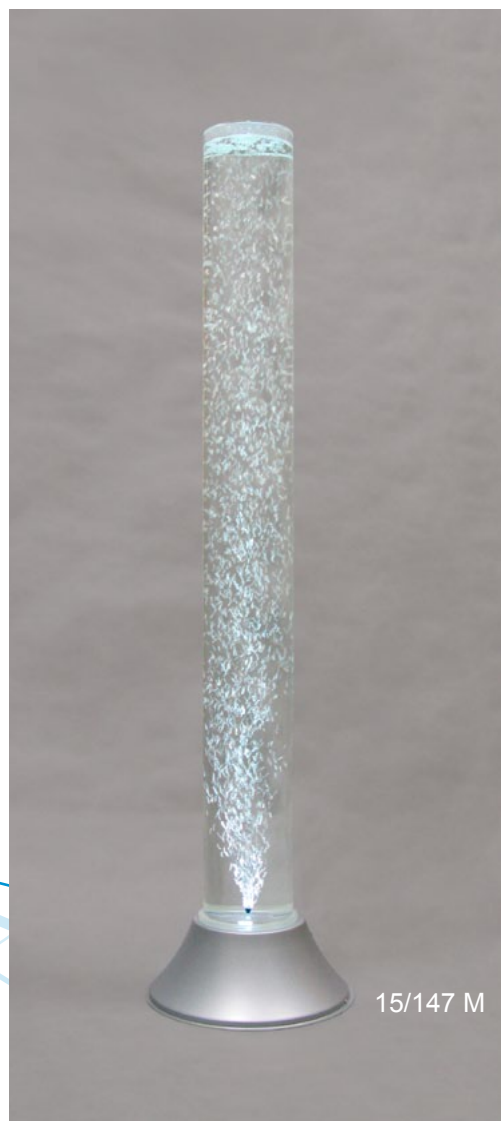

Water columns with metal base

- single-colour LED lighting or changing LED colours
- column diameter ranging from 70 - 150 mm
- total heights ranging from 1,100 - 1,750 mm
- different metallic pedestal in black or silver mat

item	item no.	Ø column (mm)	Ø base (mm)	height (mm)	amount of water (liter)	EUR (net price)
7/110 M	200005	70	185	1100	3	91,00
10/140 M	2000087	100	240	1400	9	198,00
15/147 M	200016	150	1470	21	264,00	
15/175 M	200017	150	350	1750	26	285,00

Special base-colour on request.

Extra charge LED colour change with IR-remote control 98,00 EUR.

abstract of catalog 2014
subject to alterations

Fleischer Wasserspiele® GbR
Adolph-Herbst-Straße 7
07950 Zeulenroda-Triebes
Telefon: +49 (0) 3 66 22 - 7 93 01
Telefax: +49 (0) 3 66 22 - 7 93 06
e-mail: info@fleischer-wasserspiele.de
www.fleischer-wasserspiele.de

net prices ex works