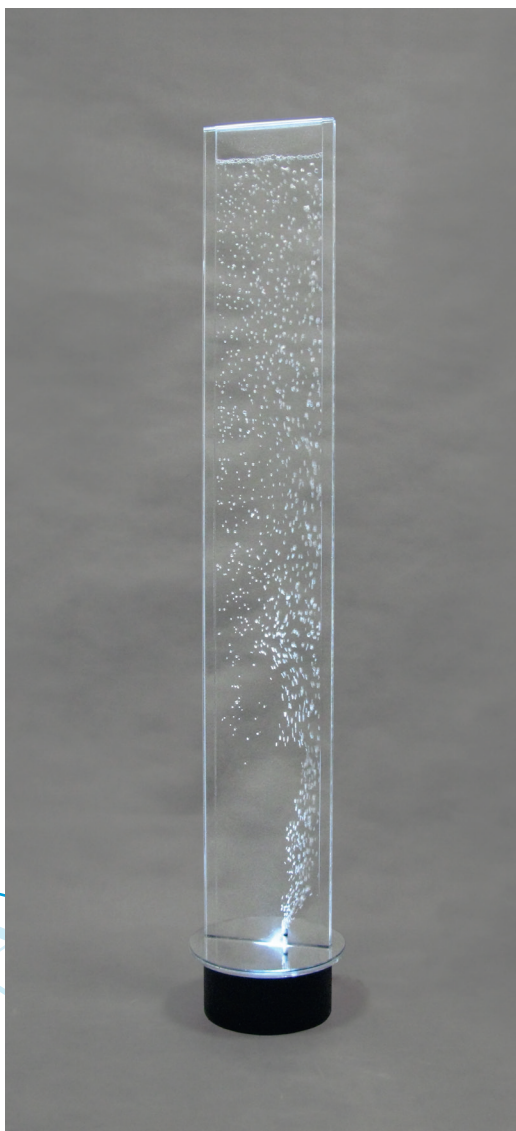

Twenty 140

Art.-Nr. 820140

lighting	single-colour LED or changing LED colours
width waterwall	approx. 200 mm
bottom diameter	approx. 240 mm
total height	approx. 1400 mm
amount of water	approx. 1,6 l
plastic pedestal	black, white, silver mat, blue
external airpump	220 V

Preis: 298,00 EUR

Extra charge LED colour change with IR-remote control 98,00 EUR.

abstract of catalog 2014
subject to alterations

Fleischer Wasserspiele® GbR
Adolph-Herbst-Straße 7
07950 Zeulenroda-Triebes
Telefon: +49 (0) 3 66 22 - 7 93 01
Telefax: +49 (0) 3 66 22 - 7 93 06
e-mail: info@fleischer-wasserspiele.de
www.fleischer-wasserspiele.de