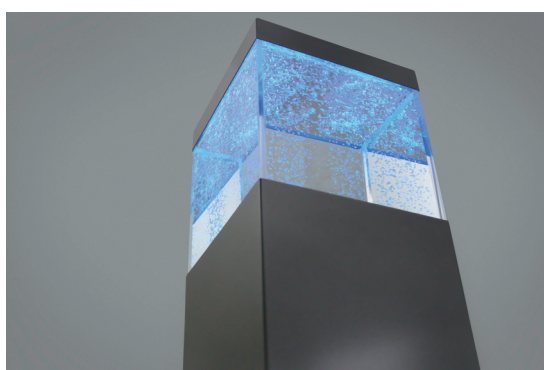

Pharos 300

Art.-Nr. 300030

lighting	LED RGB lighting with remote control
total height	approx. 1310 mm
width	approx. 300 mm
amount of water	approx. 27 l
pedestal and cover	brushed stainless steel, RAL powder-coated

price: 2155,00 EUR

abstract of catalog 2015
subject to alterations

Fleischer Wasserspiele® GbR
Adolph-Herbst-Straße 7
07950 Zeulenroda-Triebes
Telefon: +49 (0) 3 66 22 - 7 93 01
Telefax: +49 (0) 3 66 22 - 7 93 06
e-mail: info@fleischer-wasserspiele.de
www.fleischer-wasserspiele.de

net prices ex works