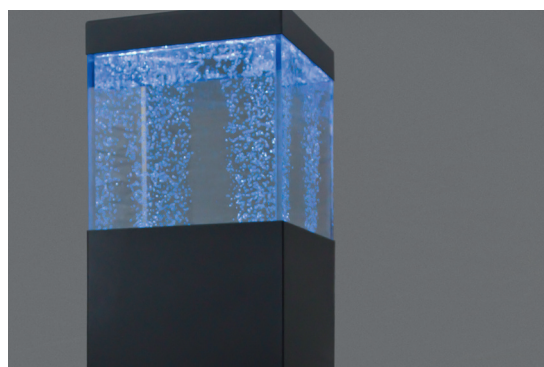

Pharos 300

Art.-Nr. 300030

lighting	LED RGB lighting with remote control
total height	approx. 1310 mm
width	approx. 300 mm
amount of water	approx. 27 l
pedestal and cover	brushed stainless steel, RAL powder-coated

price: 2155,00 EUR

abstract of catalog 2015
subject to alterations

Fleischer Wasserspiele® GbR
Adolph-Herbst-Straße 7
07950 Zeulenroda-Triebes
Telefon: +49 (0) 3 66 22 - 7 93 01
Telefax: +49 (0) 3 66 22 - 7 93 06
e-mail: info@fleischer-wasserspiele.de
www.fleischer-wasserspiele.de

net prices ex works