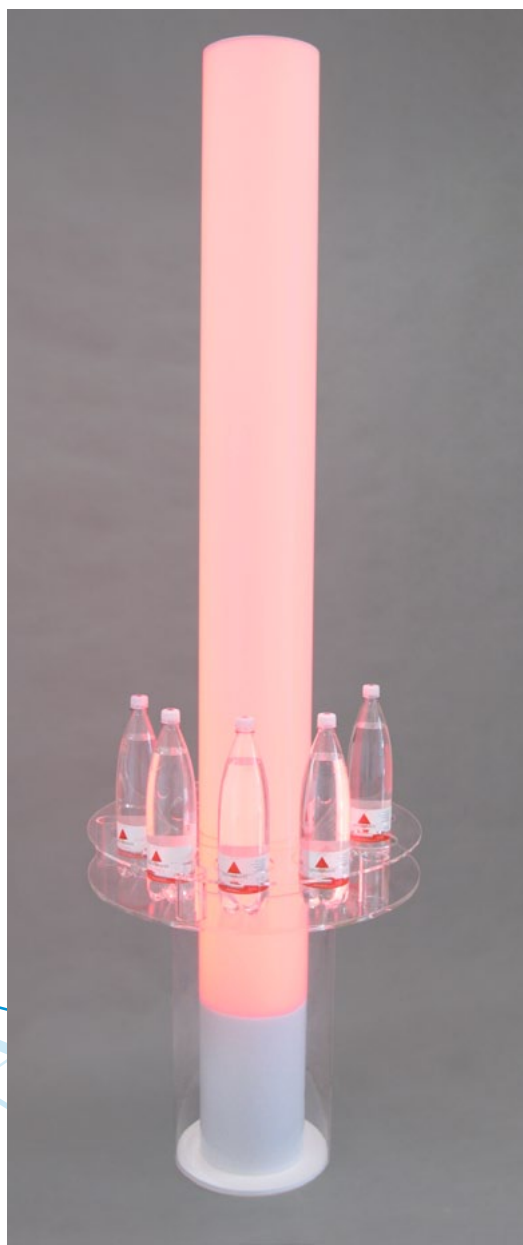

Light column with interval switching

Art.-Nr. 200024LI

The relay sets the intervals between two colours: 60 Sek. green – 30 Sek. red.

lighting	LED lighting, homogeneously distributed
total height	approx. 2000 mm
column diameter	approx. 200 mm
column	white acrylic glass

price: 675,00 EUR

Extra charge (next page) holder for 10 bottles: 344,00 EUR.

abstract of catalog 2014
subject to alterations

Fleischer Wasserspiele® GbR
Adolph-Herbst-Straße 7
07950 Zeulenroda-Triebes
Telefon: +49 (0) 3 66 22 - 7 93 01
Telefax: +49 (0) 3 66 22 - 7 93 06
e-mail: info@fleischer-wasserspiele.de
www.fleischer-wasserspiele.de

net prices ex works